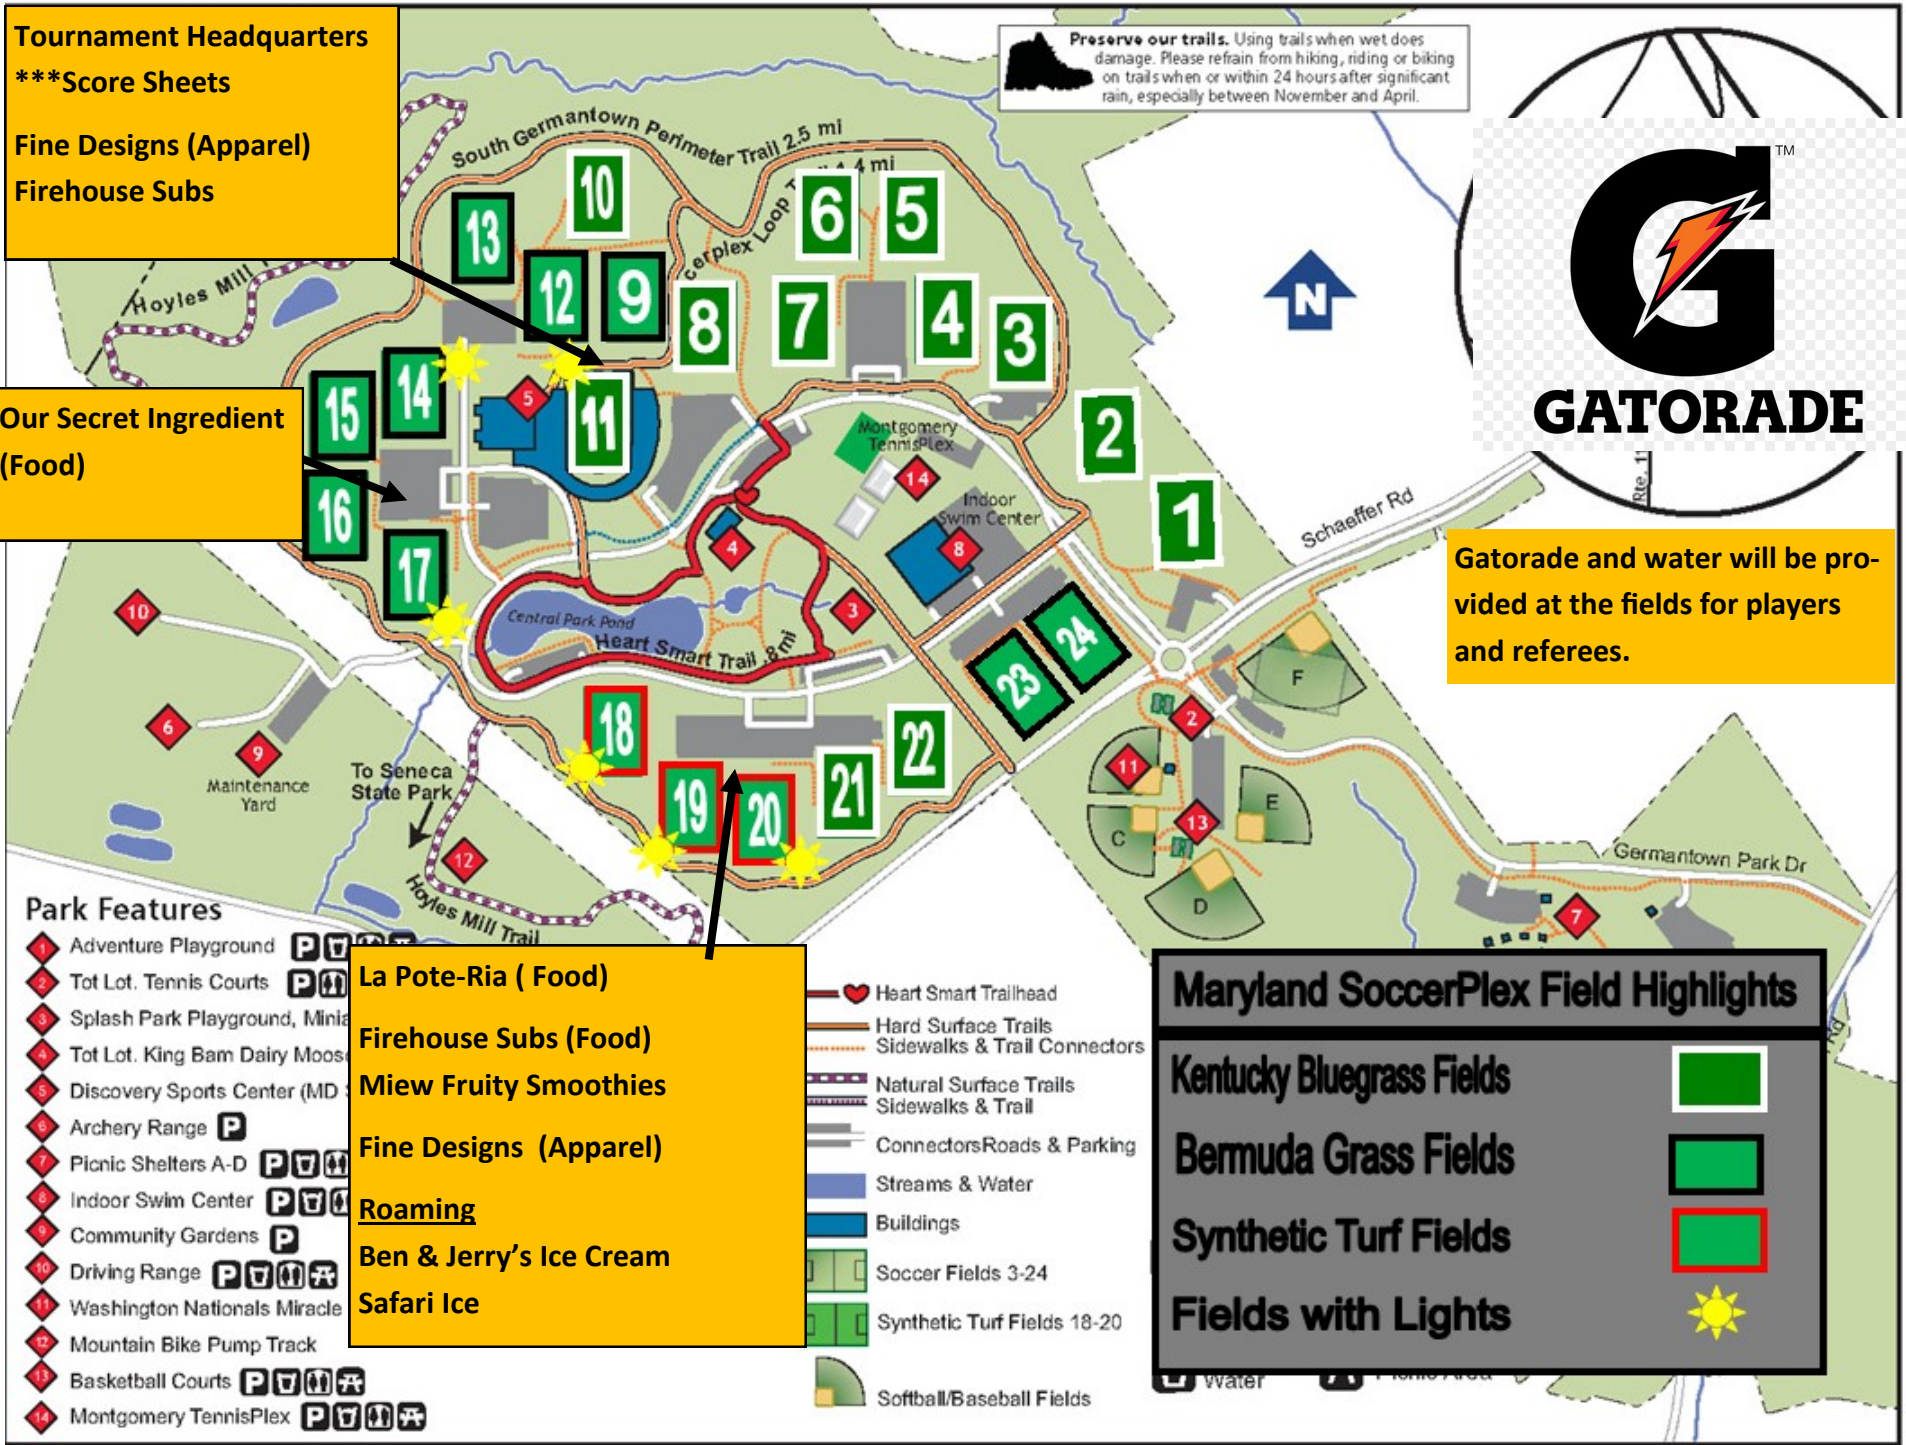

2019 Mid-Atlantic Cup Tournament Vendor Map

Tournament Headquarters
*****Score Sheets**
Fine Designs (Apparel)
Firehouse Subs

Our Secret Ingredient (Food)

La Pote-Ria (Food)
Firehouse Subs (Food)
Miew Fruity Smoothies
Fine Designs (Apparel)
Roaming
Ben & Jerry's Ice Cream
Safari Ice

- Park Features**
- 1 Adventure Playground
 - 2 Tot Lot, Tennis Courts
 - 3 Splash Park Playground, Mini
 - 4 Tot Lot, King Bam Dairy Moos
 - 5 Discovery Sports Center (MD
 - 6 Archery Range
 - 7 Picnic Shelters A-D
 - 8 Indoor Swim Center
 - 9 Community Gardens
 - 10 Driving Range
 - 11 Washington Nationals Miracle
 - 12 Mountain Bike Pump Track
 - 13 Basketball Courts
 - 14 Montgomery TennisPlex

- ♥ Heart Smart Trailhead
- Hard Surface Trails
- Sidewalks & Trail Connectors
- Natural Surface Trails
- Sidewalks & Trail
- Connectors/Roads & Parking
- Streams & Water
- Buildings
- Soccer Fields 3-24
- Synthetic Turf Fields 18-20
- Softball/Baseball Fields

Maryland SoccerPlex Field Highlights

Kentucky Bluegrass Fields	
Bermuda Grass Fields	
Synthetic Turf Fields	
Fields with Lights	